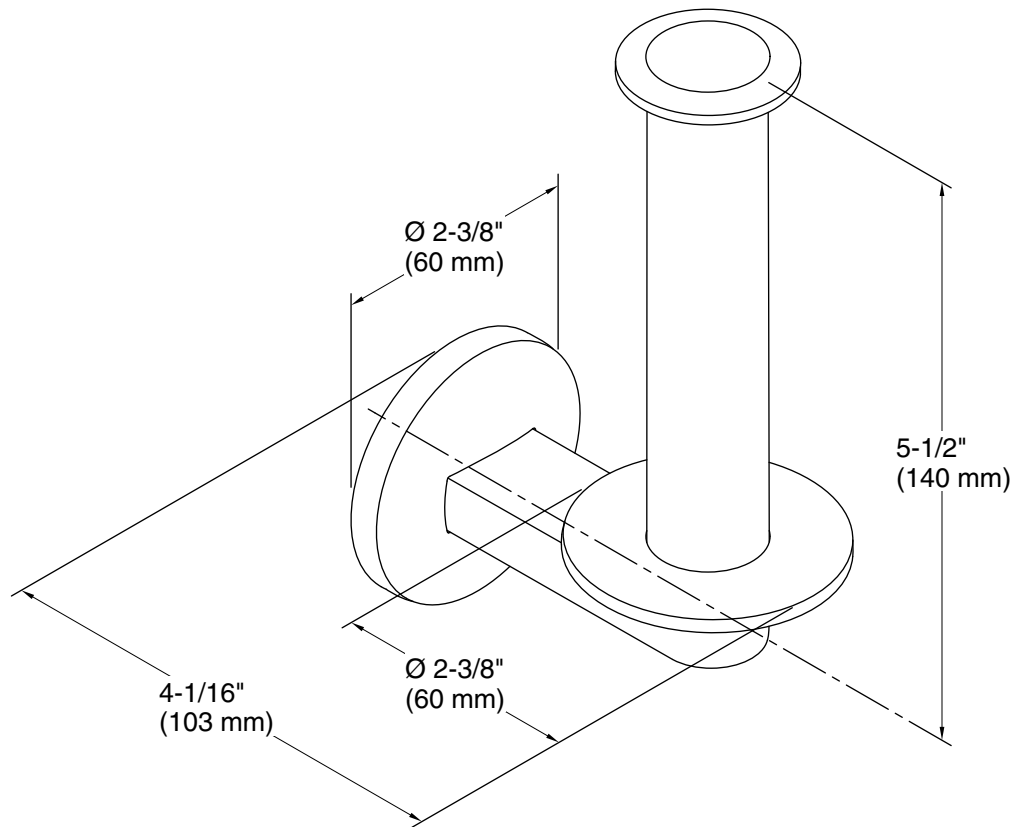

Features

- Vertical holder provides easy access for changing toilet paper
- Coordinates with Components faucets, accessories, and showering components to complete your bathroom

Material

- Premium metal construction for durability and reliability
- KOHLER finishes resist corrosion and tarnishing

Color	Code	Description
	CP	Polished Chrome
	BN	Vibrant™ Brushed Nickel
	BL	Matte Black
	2MB	Vibrant™ Brushed Moderne Brass
	TT	Vibrant Titanium

Technical Information

All product dimensions are nominal.

Material: Zinc, Brass